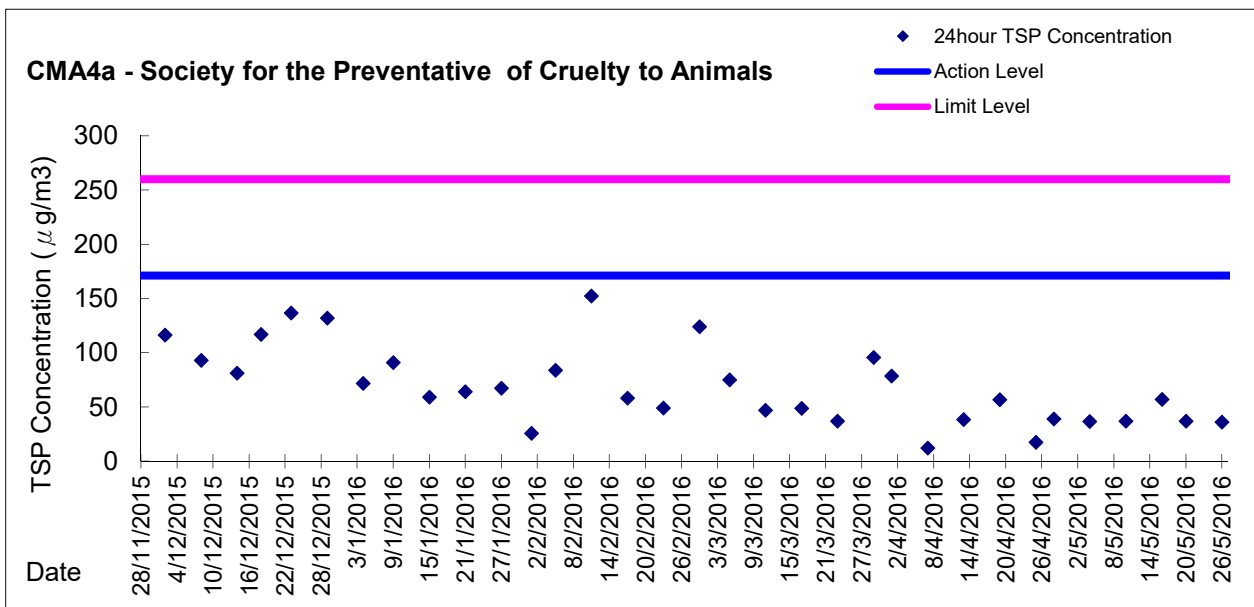

Graphic Presentation of 1 hour TSP Result

Graphic Presentation of 1 hour TSP Result

Graphic Presentation of 24 hour TSP Result

Graphic Presentation of 24 hour TSP Result