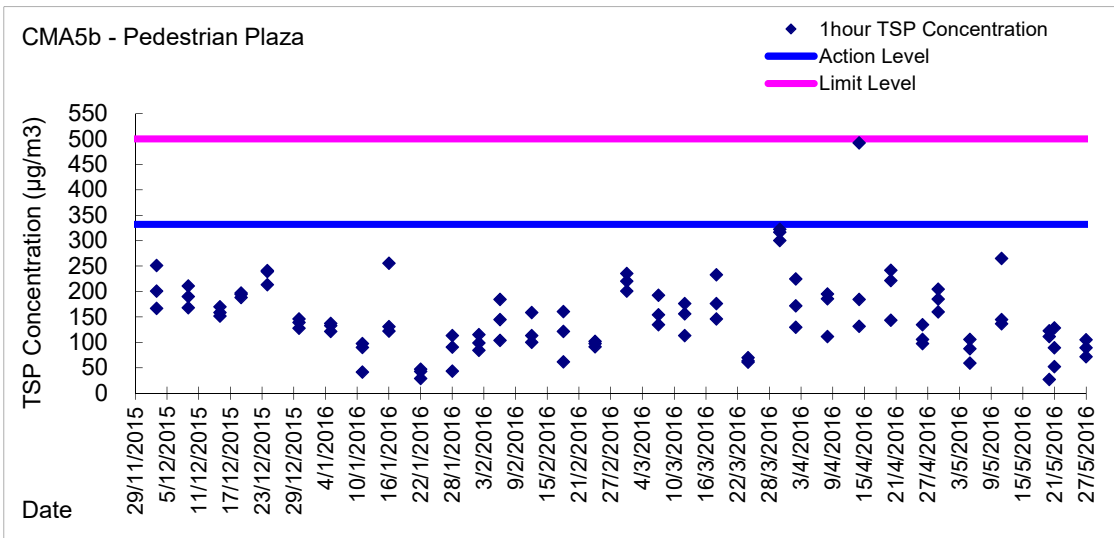

Graphic Presentation of 1 hour TSP Result

Graphic Presentation of 1 hour TSP Result

Graphic Presentation of 24 hour TSP Result

Graphic Presentation of 24 hour TSP Result