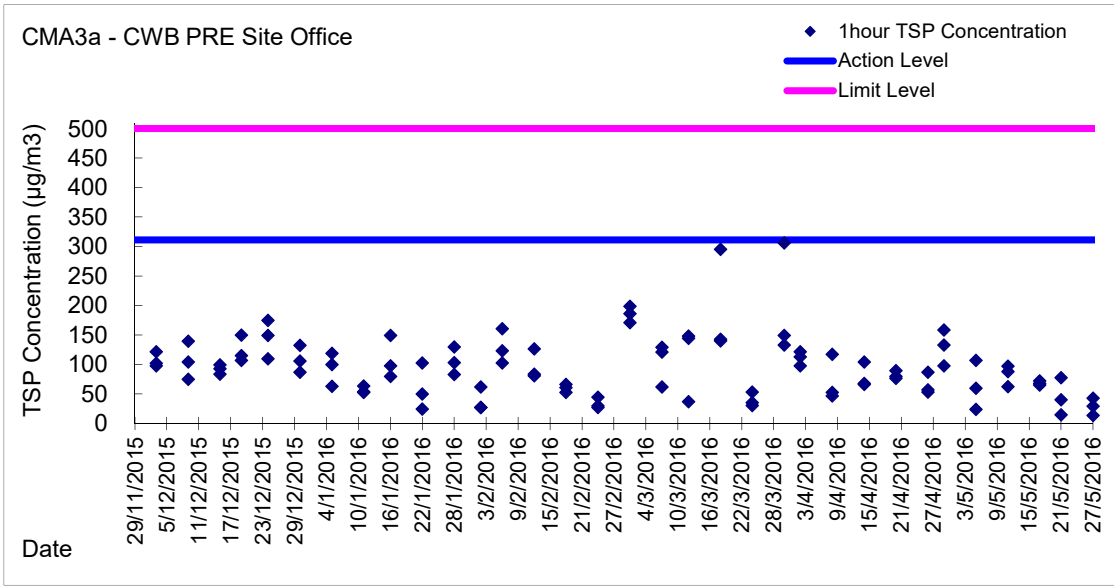

Graphic Presentation of 1 hour TSP Result

Graphic Presentation of 1 hour TSP Result

Graphic Presentation of 24 hour TSP Result

Graphic Presentation of 24 hour TSP Result