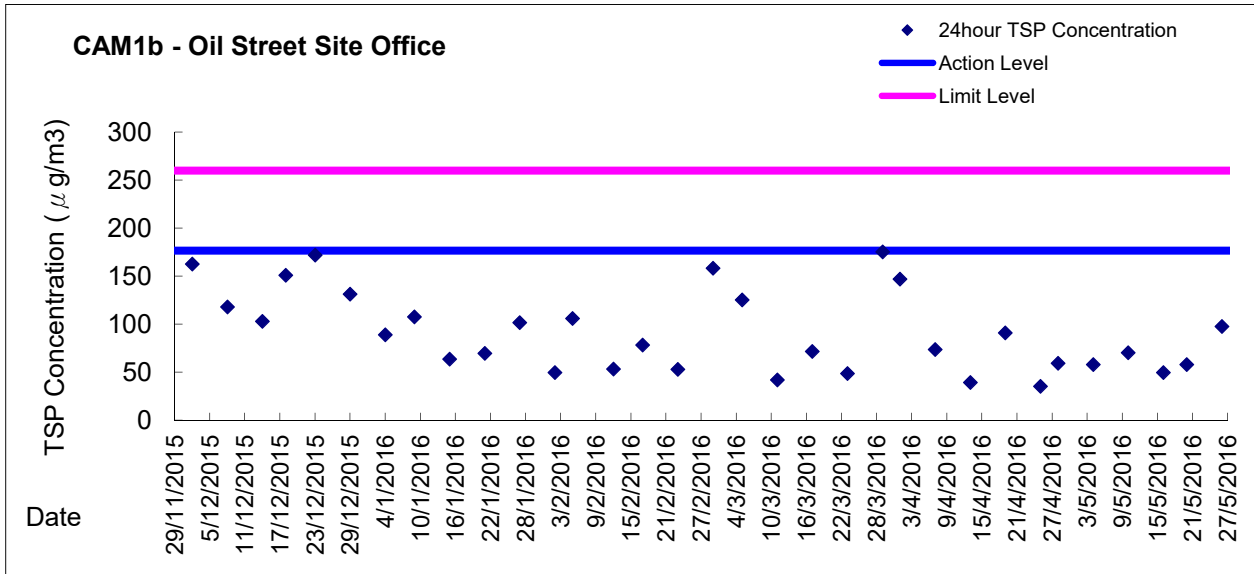

Graphic Presentation of 1 hour TSP Result

Graphic Presentation of 1 hour TSP Result

Graphic Presentation of 24 hour TSP Result

Graphic Presentation of 24 hour TSP Result