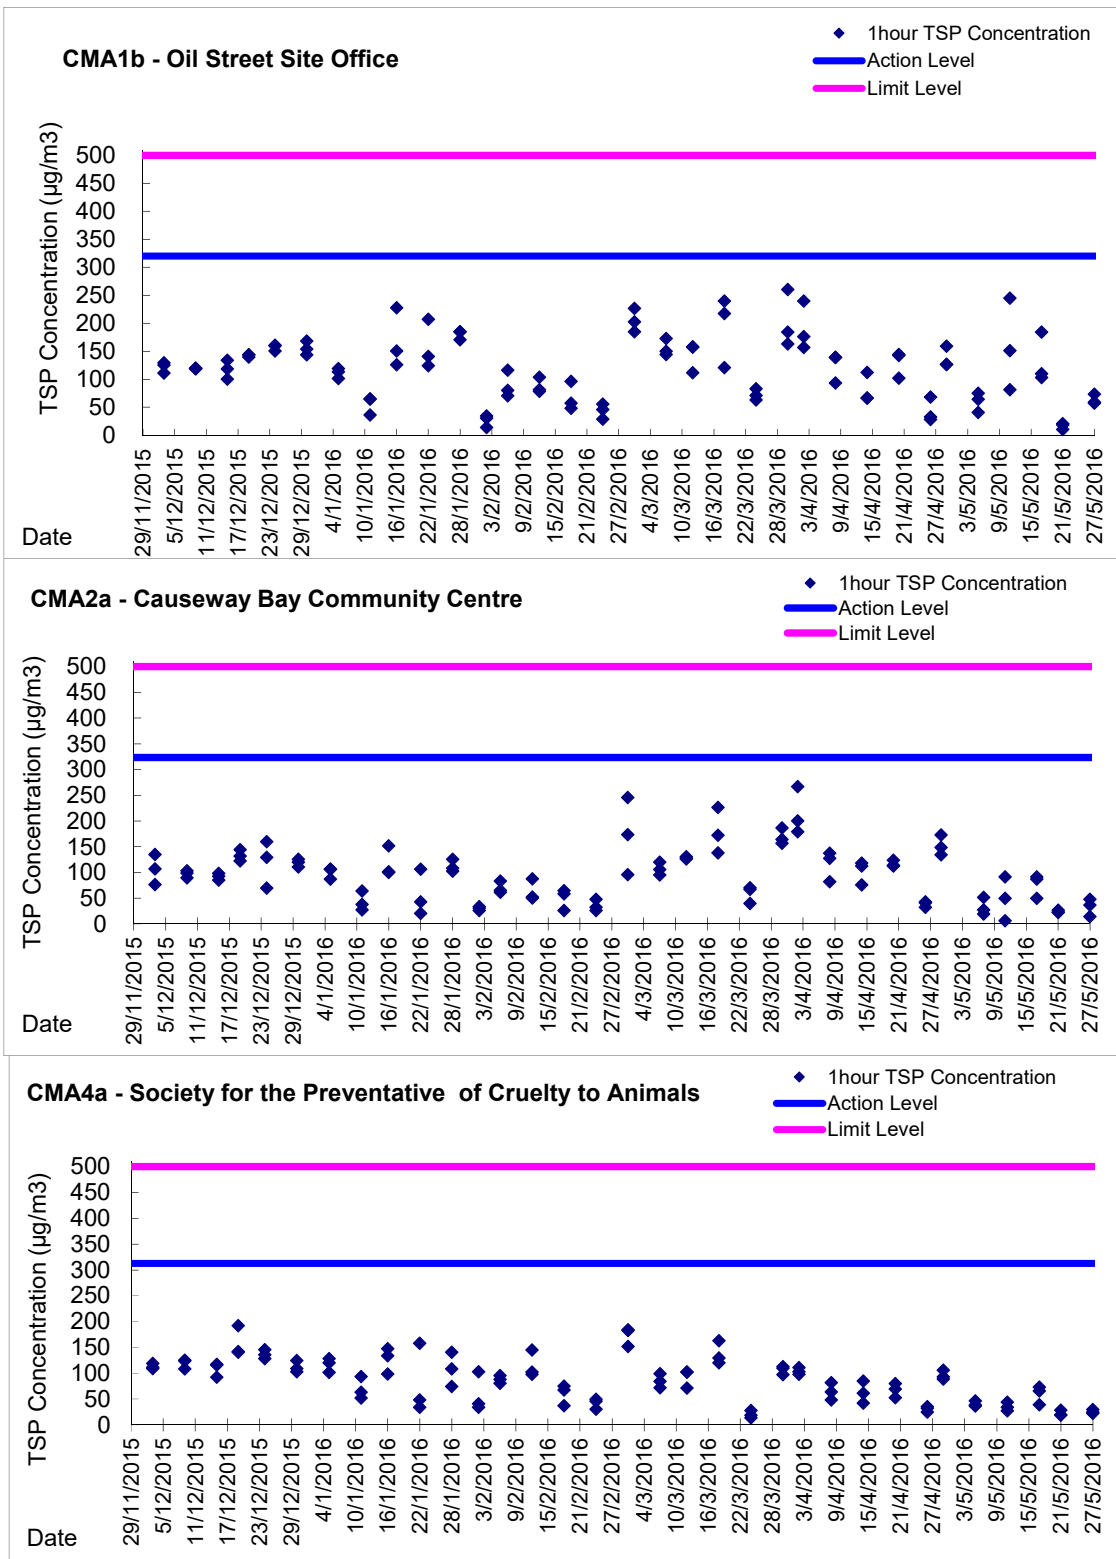

Graphic Presentation of 1 hour TSP Result

Graphic Presentation of 1 hour TSP Result

Graphic Presentation of 24 hour TSP Result

Graphic Presentation of 24 hour TSP Result