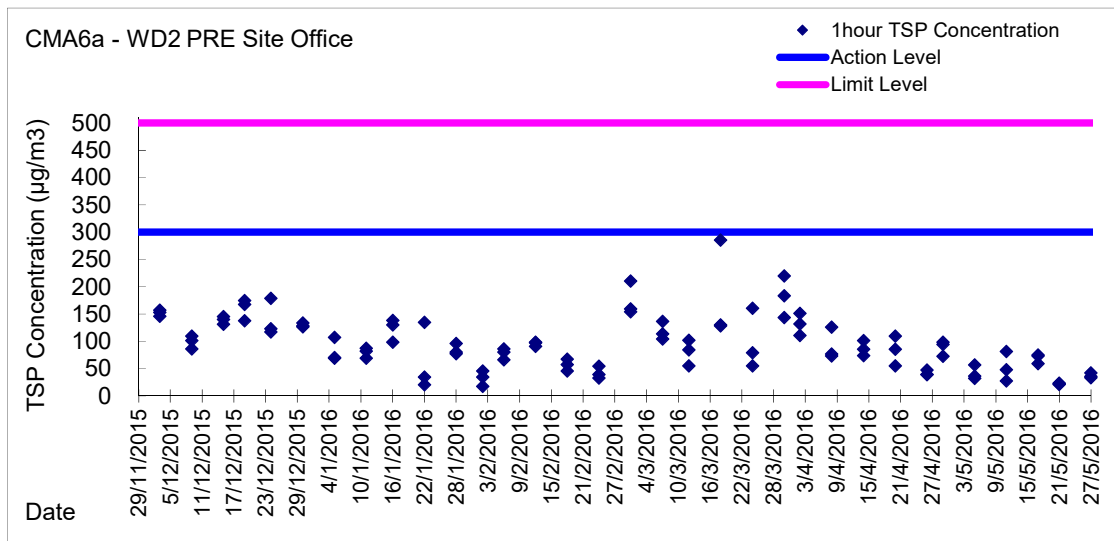

Graphic Presentation of 1 hour TSP Result

Graphic Presentation of 1 hour TSP Result

Graphic Presentation of 24 hour TSP Result

Graphic Presentation of 24 hour TSP Result