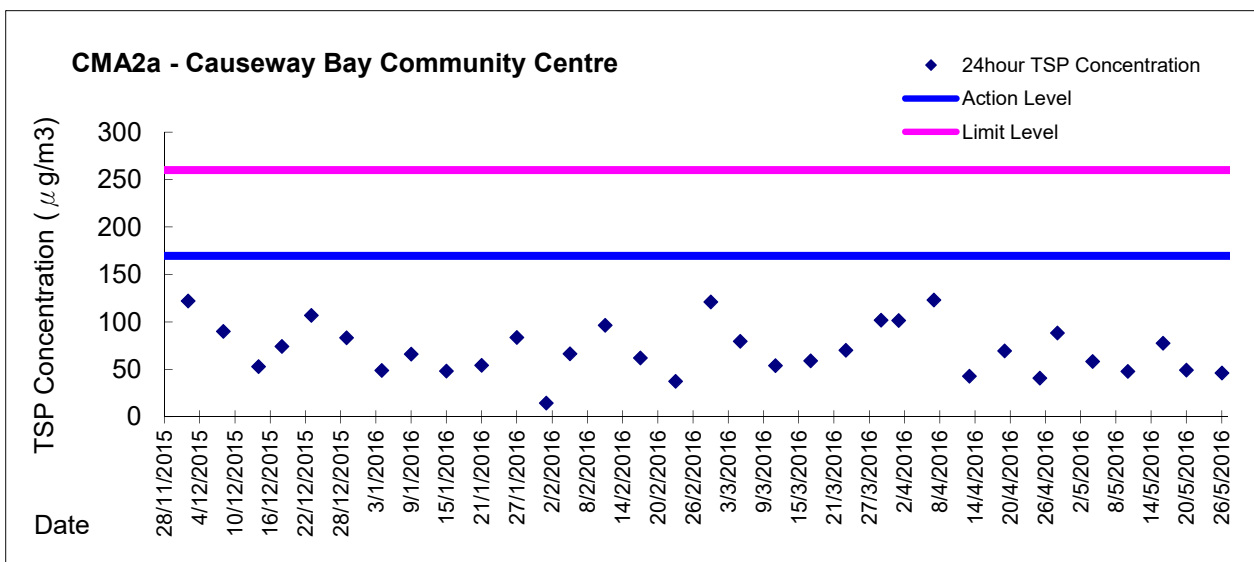

Graphic Presentation of 1 hour TSP Result

Graphic Presentation of 1 hour TSP Result

Graphic Presentation of 24 hour TSP Result

Graphic Presentation of 24 hour TSP Result